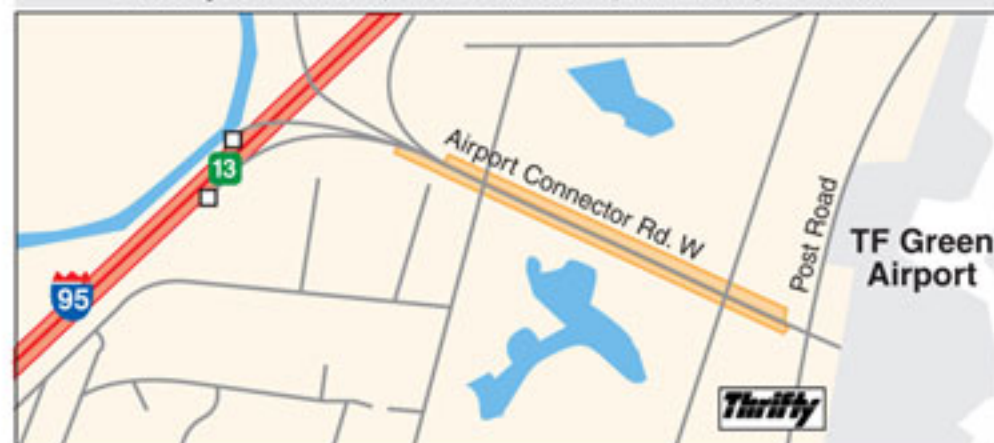

2329 Post Road

401-732-2000

www.thriftyri.com

Massachusetts
Boston Logan Airport
40 Route 1A South
Revere, MA 02151
781-289-0002

Thrifty features quality products of DaimlerChrysler and other fine cars.
A licensee of Thrifty Rent-A-Car System, Inc.

DRIVING DIRECTIONS

Thrifty Car Rental, 2329 Post Road, Warwick, RI 02886

From Rt. 95, take Exit #13 (TF Green Airport) and take the Post Road exit. Go right onto Post Road. Thrifty is just $\frac{1}{4}$ mile on the right.

Thrifty Car Rental, 40 Lee Burbank Hwy. (Rt. 1A), Revere, MA 02151

From Rt. 93 South: Take Exit 11 to Callahan Tunnel. Stay left and follow signs to Route 1A North. Once on Route 1A, follow directions printed below.

From Rt. 93 North or the Mass. Pike East: Take Exit 24 A-B-C. Follow through the Ted Williams Tunnel. Stay left and follow signs to Route 1A North. Once on Route 1A, follow directions printed below.

From Rt. 1A North: Once you reach Route 1A North, travel $\frac{1}{4}$ mile past the Suffolk Down Race Track (you will see Thrifty on left of divided roadway), and take "slight right" to the unmarked underpass turnaround. Return to Rt. 1A South. Thrifty is $\frac{1}{8}$ mile on right.